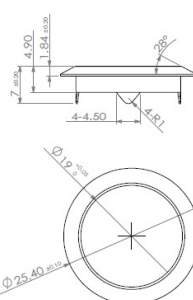

PRODUCT SHEET

Description:

Rim Lock 850, $\varnothing 19 \times 22 \text{mm}$, Drawer, NPL, CK SISO, KA H01

Item number:

14.01.040-4

Units	Box	Carton	HS Code	Barcode
Pcs.	12	192	8301300000	
				5704866031998